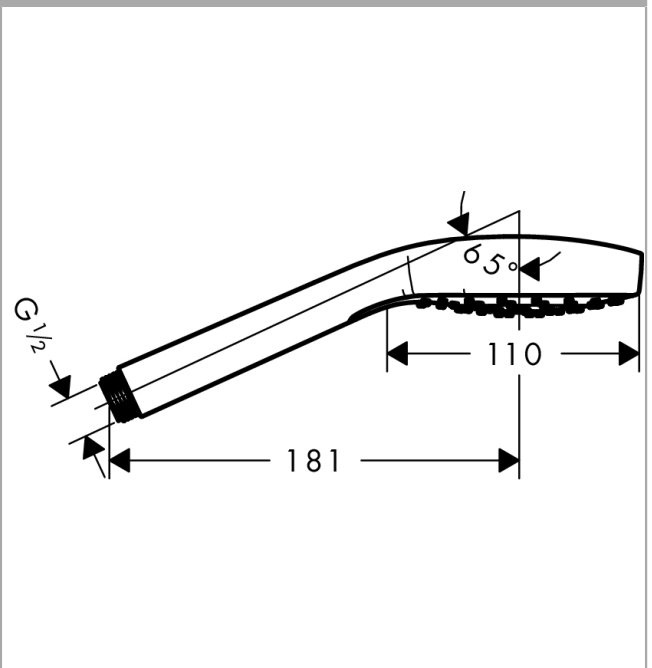

Croma E
Hand shower 110 1jet
 Finish: **Matt White** Article Number: **26814700**

Description

product features

- shower head size: 110 mm
- spray type: Rain
- spray disc surface: easy cleanable plastic spray disc, white
- maximum flow rate at 3 bar: 16 l/min
- minimum flow pressure: 1 bar
- with internal water conduction
- rinseable screen seal
- connection thread G ½
- suitable for continuous flow water heaters

Technology

Product image

Scale drawing

Flowchart

The consumption was measured in combination with the appropriate fittings (thermostat/mixer/ in-wall valve) to reflect actual application in practice.

Croma E
Hand shower 110 1jet
 Finish: **Matt White** Article Number: **26814700**

Exploded Drawing

Year of production: >11/20