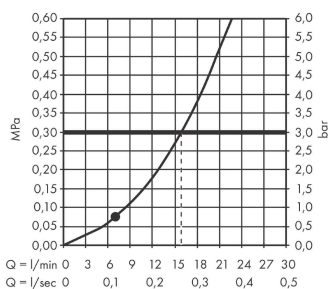

Croma E
Hand shower 110 1jet
 Finish: **Matt White** Article Number: **26814700**

Description

product features

- shower head size: 110 mm
- spray type: Rain
- spray disc surface: easy cleanable plastic spray disc, white
- maximum flow rate at 3 bar: 16 l/min
- minimum flow pressure: 1 bar
- with internal water conduction
- rinseable screen seal
- connection thread G ½
- suitable for continuous flow water heaters

Technology

Product image

Scale drawing

Flowchart

The consumption was measured in combination with the appropriate fittings (thermostat/mixer/ in-wall valve) to reflect actual application in practice.

Croma E
Hand shower 110 1jet
 Finish: **Matt White** Article Number: **26814700**